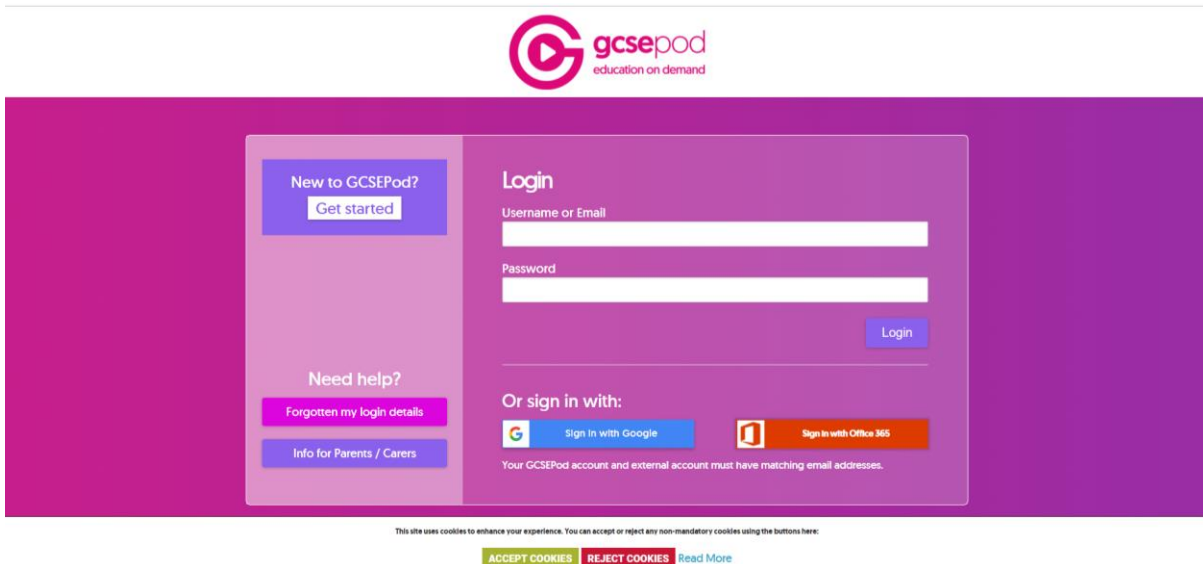

Setting up GCSE Pod

Select Login

Select 'New to GCSEPod – Get Started'

This site uses cookies to enhance your experience. You can accept or reject any non-mandatory cookies using the buttons here:

[ACCEPT COOKIES](#) [REJECT COOKIES](#) [Read More](#)